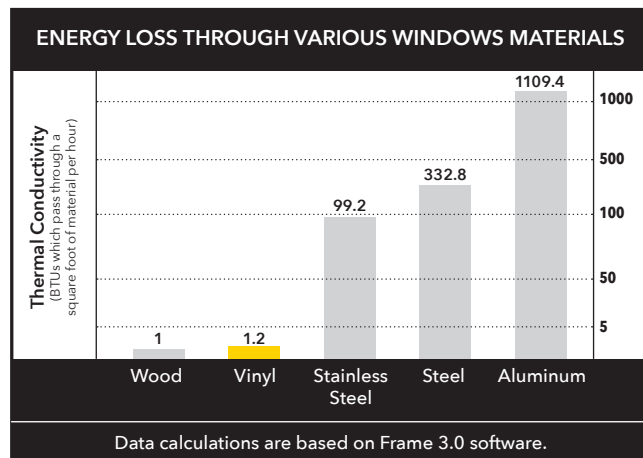

FAS

TRADITIONS*

FEATURES

- Fusion-Welded Frame and Sash
- Contoured Extruded Lift Rail
- Raised Exterior Design
- Triple Step Sloped Sill
- Extruded Lift Rails
- Dual Air Lok
- Lap-Lok Meeting Rail
- Flush-Mount Tilt Sashes
- Single Cam Locks or Dual Cam Locks over 28" wide
- Stainless Steel Constant Force Balance System with 3/4" Coil Spring
- Tilt-in/lift-out Sash
- Fin Seal Weatherstripping
- Denny Clip Pivot System
- Double-Strength Glass
- 3/4" Insulating Glass Unit
- Argon Gas Filled Sash
- Intercept Spacer System
- Roll-formed Screen Frame
- Fiberglass Screen Mesh
 - Half or Full Screen

AVAILABLE IN

*Size restrictions may apply to geometric shapes

*This product includes a lifetime manufacturer's warranty and a lifetime installation warranty backed by FAS Exteriors.