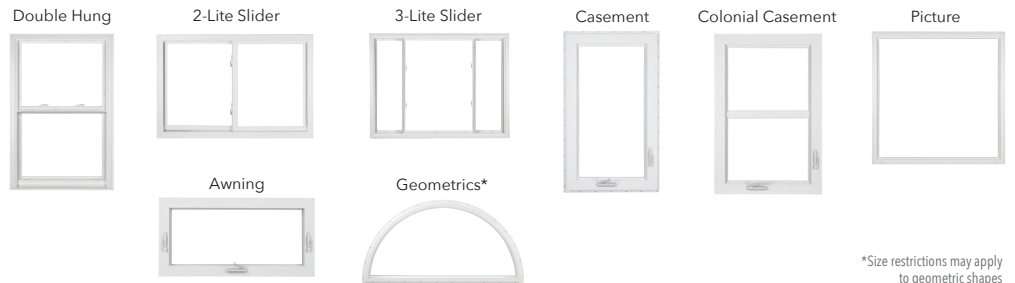

AVAILABLE IN

*Size restrictions may apply to geometric shapes