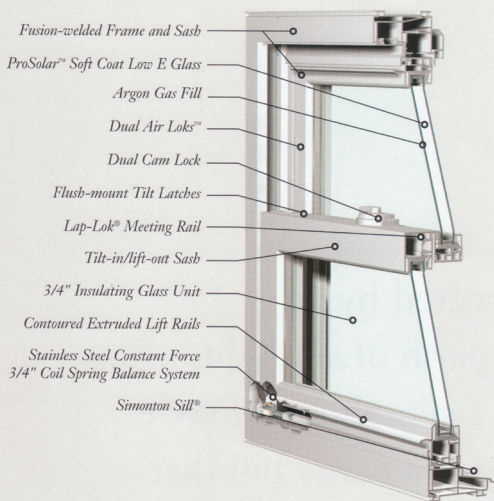

FAS

TRADITIONS*

FEATURES

- Fusion-Welded Frame and Sash
- Contoured Extruded Lift Rail
- Raised Exterior Design
- Triple Step Sloped Sill
- Extruded Lift Rails
- Dual Air Lok
- Lap-Lok Meeting Rail
- Flush-Mount Tilt Sashes
- Single Cam Locks or Dual Cam Locks over 28" wide
- Stainless Steel Constant Force Balance System with 3/4" Coil Spring
- Tilt-in/lift-out Sash
- Fin Seal Weatherstripping
- Denny Clip Pivot System
- Double-Strength Glass
- 3/4" Insulating Glass Unit
- Argon Gas Filled Sash
- Intercept Spacer System
- Roll-formed Screen Frame
- Fiberglass Screen Mesh
 - Half or Full Screen

AVAILABLE IN

*Size restrictions may apply to geometric shapes

*This product includes a lifetime manufacturer's warranty and a lifetime installation warranty backed by FAS Exteriors.